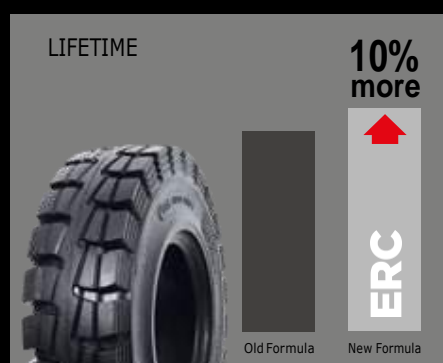

 **ERC** SOLID TYRES

CHOICE OF PROFESSIONALS

PATTERN TYPES

- ▲ MAXIMUM PERFORMANCE
- ▲ MOST SUITABLE PATTERN
- ▲ LOW ENERGY CONCEPTION
- ▲ HIGH RIDE COMFORT
- ▲ LONG LIFE TIME
- ▲ 3 LAYERS
- ▲ MADE BY FULLY SPECIAL RUBBER COMPOUND

MADE IN TURKEY

ERC SOLID TYRES are producing by Ercan Premiks Ambalaj Kaucuk San. Tic. A.S. which compound is made by world biggest tyre producer. Also provided by ISO 9001, ISO 14001, OHSAS 18001 and REACH certificate.

PRODUCT LIST AND SPECIFICATIONS

TIRE SIZE	RIM SIZE	HEEL		ACTUAL TIRE DIMENSIONS		LOAD CAPACITY (kg) <small>Counterbalanced lift trucks up to 25 km/h</small>		PATTERN TYPE			
		Normal	Quick	Overall Diameter (mm)	Overall width (mm)	Load Wheel	Steering Wheel	ERC 01	ERC 02	ERC 03	ERC 04
15x4.5-8	3.00	✓	✓	370	115	850	655	✓			
16x6-8	4.33	✓	✓	400	147	1305	1005	✓			
18x7-8	4.33	✓	✓	454	150	2145	1650	✓	✓		
140/55-9	4.00	✓	✓	380	135	1215	985	✓			
6.00-9	4.00	✓	✓	526	128	1885	1450	✓	✓		
21x8-9	6.00	✓	✓	510	190	2455	1890	✓			
200/50-10	6.50	✓	✓	456	195	2470	1900	✓			
6.50-10	5.00	✓	✓	570	149	2340	1800	✓	✓		
23x9-10	6.50	✓	✓	572	198	3160	2430	✓			
7.00-12	5.00	✓	✓	654	151	2920	2240	✓			✓
28x9-15	7.00	✓	✓	685	204	3770	2900	✓		✓	