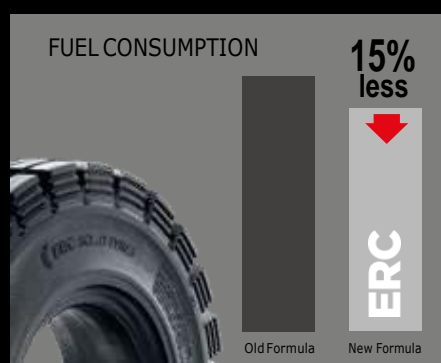

 **ERC** SOLID TYRES

CHOICE OF PROFESSIONALS

PATTERN TYPES

- ▲ MAXIMUM PERFORMANCE
- ▲ MOST SUITABLE PATTERN
- ▲ LOW ENERGY CONCEPTION
- ▲ HIGH RIDE COMFORT
- ▲ LONG LIFE TIME
- ▲ 3 LAYERS
- ▲ MADE BY FULLY SPECIAL RUBBER COMPOUND

PRODUCT LIST AND SPECIFICATIONS

TIRE SIZE	RIM SIZE	HEEL		ACTUAL TIRE DIMENSIONS		LOAD CAPACITY (kg) <small>Counterbalanced lift trucks up to 25 km/h</small>		PATTERN TYPE			
		Normal	Quick	Overall Diameter (mm)	Overall width (mm)	Load Wheel	Steering Wheel	ERC 01	ERC 02	ERC 03	ERC 04
15x4.5-8	3.00	✓	✓	370	115	850	655	✓			
16x6-8	4.33	✓	✓	400	147	1305	1005	✓			
18x7-8	4.33	✓	✓	454	150	2145	1650	✓	✓		
140/55-9	4.00	✓	✓	380	135	1215	985	✓			
6.00-9	4.00	✓	✓	526	128	1885	1450	✓	✓		
21x8-9	6.00	✓	✓	510	190	2455	1890	✓			
200/50-10	6.50	✓	✓	456	195	2470	1900	✓			
6.50-10	5.00	✓	✓	570	149	2340	1800	✓	✓		
23x9-10	6.50	✓	✓	572	198	3160	2430	✓			
7.00-12	5.00	✓	✓	654	151	2920	2240	✓			✓
28x9-15	7.00	✓	✓	685	204	3770	2900	✓		✓	