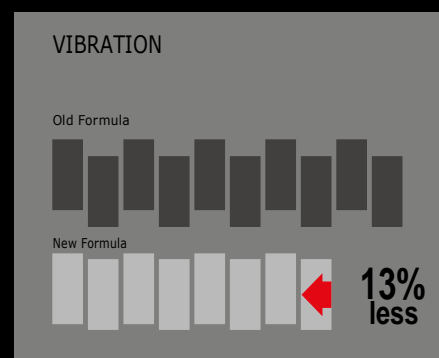

PRODUCT LIST AND SPECIFICATIONS

TIRE SIZE	RIM SIZE	HEEL		ACTUAL TIRE DIMENSIONS		LOAD CAPACITY (kg) Counterbalanced lift trucks up to 25 km/h		PATTERN TYPE			
		Normal	Quick	Overall Diameter (mm)	Overall width (mm)	Load Wheel	Steering Wheel	ERC 01	ERC 02	ERC 03	ERC 04
15x4.5-8	3.00	✓	✓	370	115	850	655	✓			
16x6-8	4.33	✓	✓	400	147	1305	1005	✓			
18x7-8	4.33	✓	✓	454	150	2145	1650	✓	✓		
140/55-9	4.00	✓	✓	380	135	1215	985	✓			
6.00-9	4.00	✓	✓	526	128	1885	1450	✓	✓		
21x8-9	6.00	✓	✓	510	190	2455	1890	✓			
200/50-10	6.50	✓	✓	456	195	2470	1900	✓			
6.50-10	5.00	✓	✓	570	149	2340	1800	✓	✓		
23x9-10	6.50	✓	✓	572	198	3160	2430	✓			
7.00-12	5.00	✓	✓	654	151	2920	2240	✓			✓
28x9-15	7.00	✓	✓	685	204	3770	2900	✓		✓