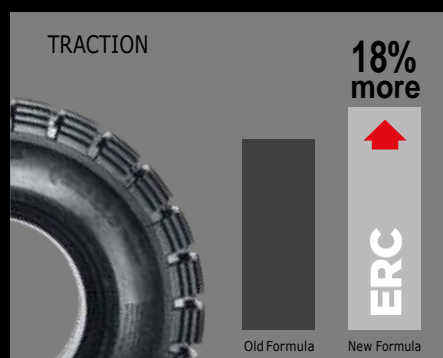

 **ERC** SOLID TYRES

CHOICE OF PROFESSIONALS

PATTERN TYPES

- ▲ MAXIMUM PERFORMANCE
- ▲ MOST SUITABLE PATTERN
- ▲ LOW ENERGY CONCEPTION
- ▲ HIGH RIDE COMFORT
- ▲ LONG LIFE TIME
- ▲ 3 LAYERS
- ▲ MADE BY FULLY SPECIAL RUBBER COMPOUND

PRODUCT LIST AND SPECIFICATIONS

TIRE SIZE	RIM SIZE	HEEL		ACTUAL TIRE DIMENSIONS		LOAD CAPACITY (kg) <small>Counterbalanced lift trucks up to 25 km/h</small>		PATTERN TYPE			
		Normal	Quick	Overall Diameter (mm)	Overall width (mm)	Load Wheel	Steering Wheel	ERC 01	ERC 02	ERC 03	ERC 04
15x4.5-8	3.00	✓	✓	370	115	850	655	✓			
16x6-8	4.33	✓	✓	400	147	1305	1005	✓			
18x7-8	4.33	✓	✓	454	150	2145	1650	✓	✓		
140/55-9	4.00	✓	✓	380	135	1215	985	✓			
6.00-9	4.00	✓	✓	526	128	1885	1450	✓	✓		
21x8-9	6.00	✓	✓	510	190	2455	1890	✓			
200/50-10	6.50	✓	✓	456	195	2470	1900	✓			
6.50-10	5.00	✓	✓	570	149	2340	1800	✓	✓		
23x9-10	6.50	✓	✓	572	198	3160	2430	✓			
7.00-12	5.00	✓	✓	654	151	2920	2240	✓			✓
28x9-15	7.00	✓	✓	685	204	3770	2900	✓		✓	